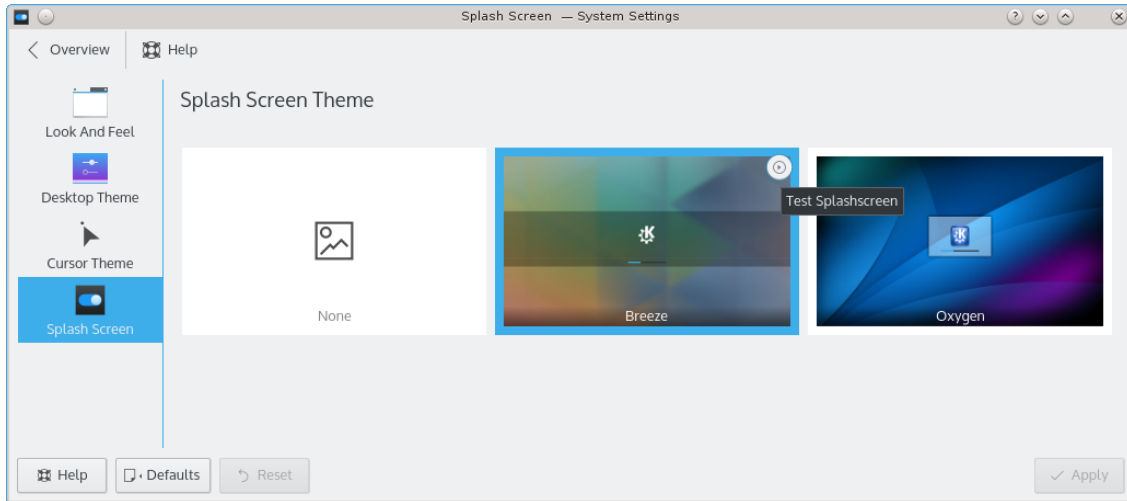

## Splash Screen

Splash Screen

## Splash Screen

This module provides an interface to view and select splash screen themes.

On this page you can see previews of already installed splash screens. The preview of the current splash screen is highlighted.