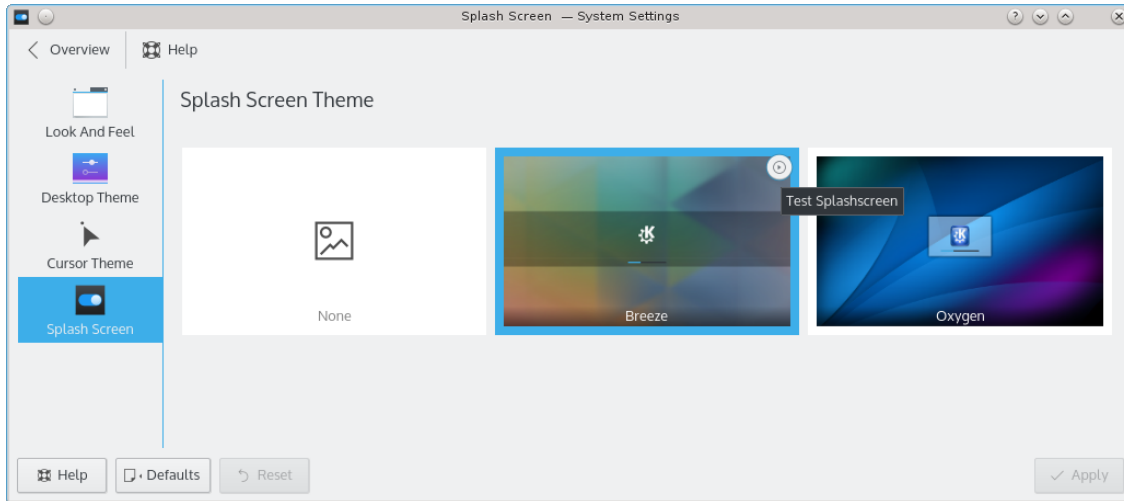

## Splash Screen

Splash Screen

## Splash Screen

This module provides an interface to view and select splash screen themes.

On this page you can see previews of already installed splash screens. The preview of the current splash screen is highlighted.