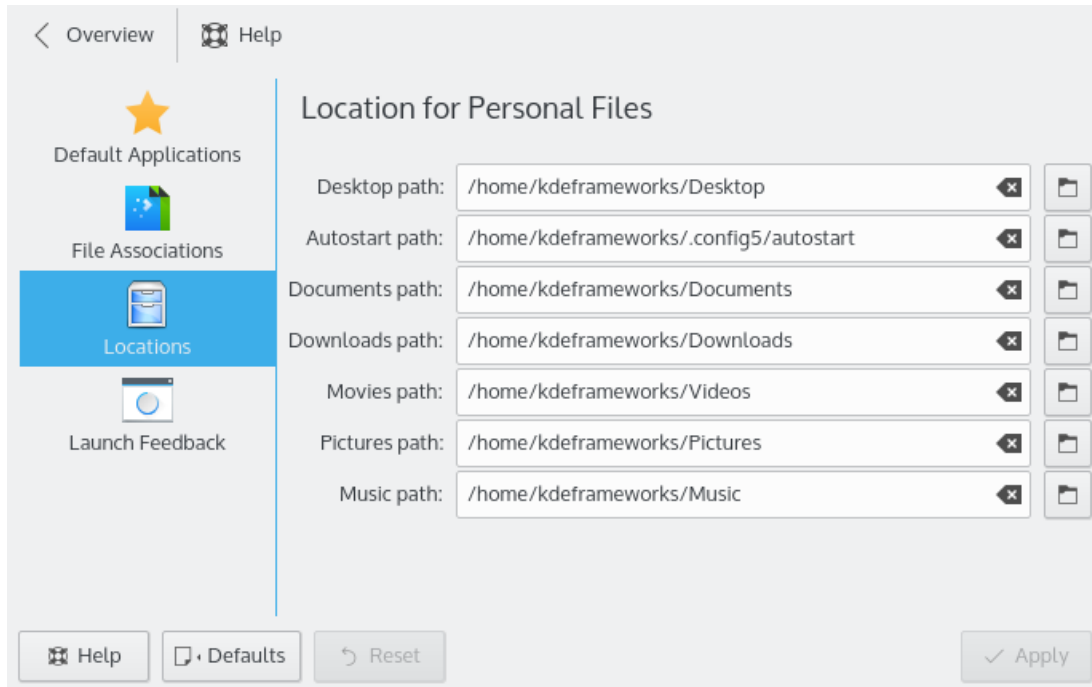

Locations

This is a module to configure essential paths for the Plasma desktop.

Desktop path:

The Desktop folder contains all the files which you see in a **Folder View** widget on your desktop. The default path is usually `~/Desktop` but you can change here the location of this folder.

Autostart path:

The Autostart folder contains applications or links to applications or scripts you want to start whenever Plasma starts. You can change the location of this folder if you want to.

Documents path:

This folder will be used by default to load or save documents from or to.

Download path:

This folder will be used by default to save your downloaded items.

Movies path:

This folder will be used by default to load or save movies from or to.

Pictures path:

This folder will be used by default to load or save pictures from or to.

Music path:

This folder will be used by default to load or save music from or to.

If you change a path and click **Apply** a dialog appears where you can choose to move the content to the new folder or use the new folder without moving the files.