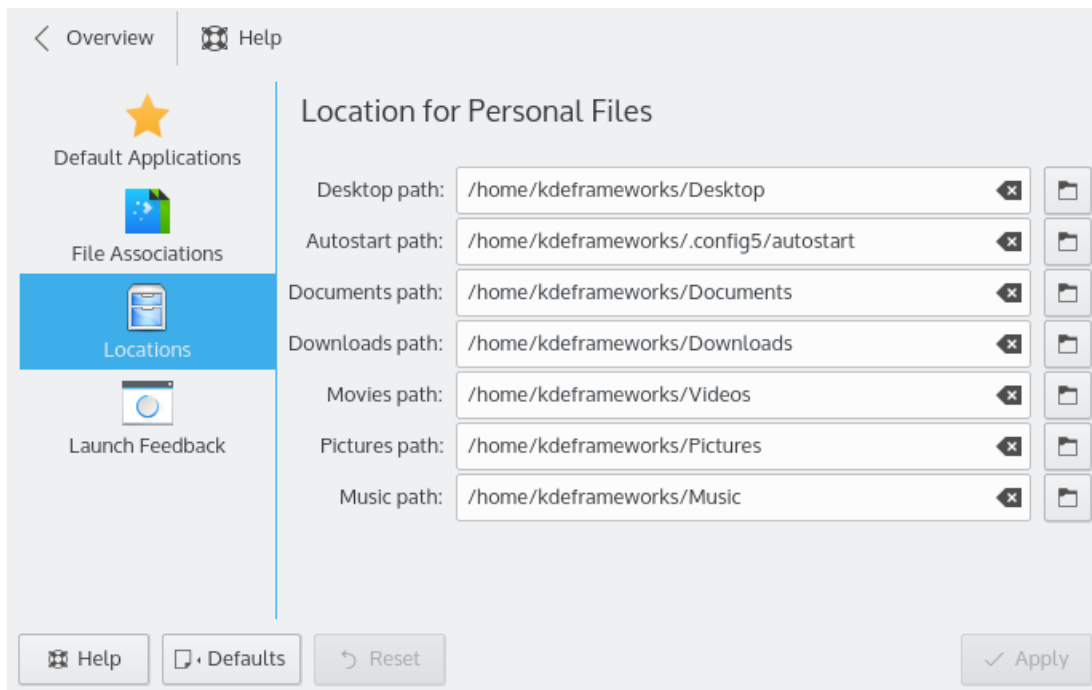

Locations

This is a module to configure essential paths for the Plasma desktop.

Desktop path:

The Desktop folder contains all the files which you see in a **Folder View** widget on your desktop. The default path is usually `~/Desktop` but you can change here the location of this folder.

Autostart path:

The Autostart folder contains applications or links to applications or scripts you want to start whenever Plasma starts. You can change the location of this folder if you want to.

Documents path:

This folder will be used by default to load or save documents from or to.

Download path:

This folder will be used by default to save your downloaded items.

Movies path:

This folder will be used by default to load or save movies from or to.

Pictures path:

This folder will be used by default to load or save pictures from or to.

Music path:

This folder will be used by default to load or save music from or to.

If you change a path and click **Apply** a dialog appears where you can choose to move the content to the new folder or use the new folder without moving the files.