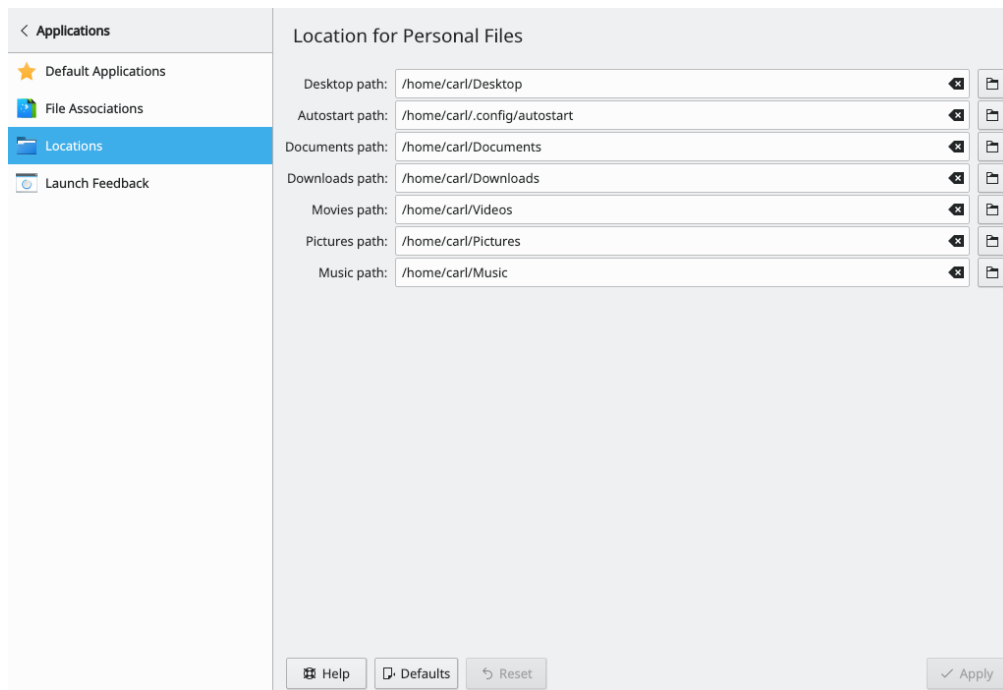

Locations

Michael Anderson
Anne-Marie Mahfouf

Locations

Locations

Contents

Locations

This is a module to configure essential paths for the Plasma desktop.

Desktop path:

The Desktop folder contains all the files which you see in a **Folder View** widget on your desktop. The default path is usually `~/Desktop` but you can change here the location of this folder.

Autostart path:

The Autostart folder contains applications or links to applications or scripts you want to start whenever Plasma starts. You can change the location of this folder if you want to.

Documents path:

This folder will be used by default to load or save documents from or to.