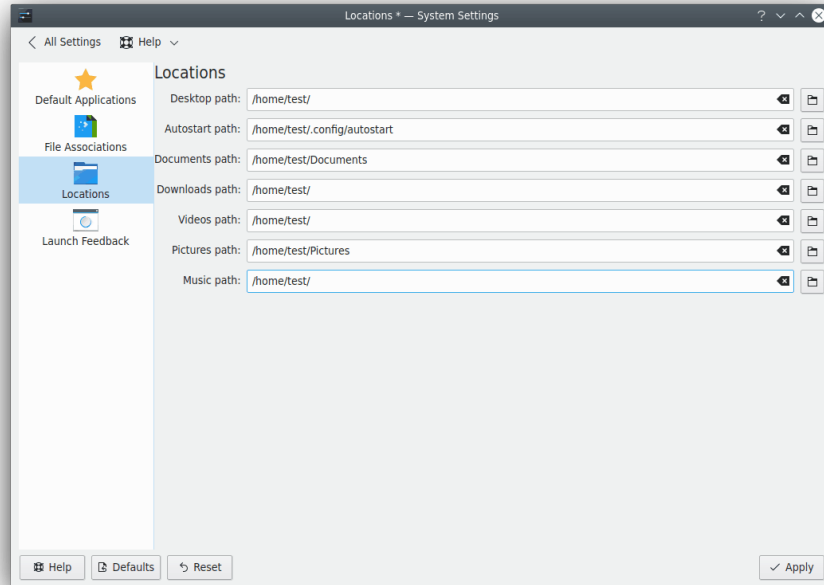

Locations

Michael Anderson
Anne-Marie Mahfouf

Locations

Locations

Contents

Locations

This is a module to configure essential paths for the Plasma desktop.

NOTE

Drives that are automounted at login cannot be used as paths. Such drives will be reverted to defaults during restart of Plasma.

Desktop path:

The Desktop folder contains all the files which you see in a **Folder View** widget on your desktop. The default path is usually `~/Desktop` but you can change here the location of this folder.