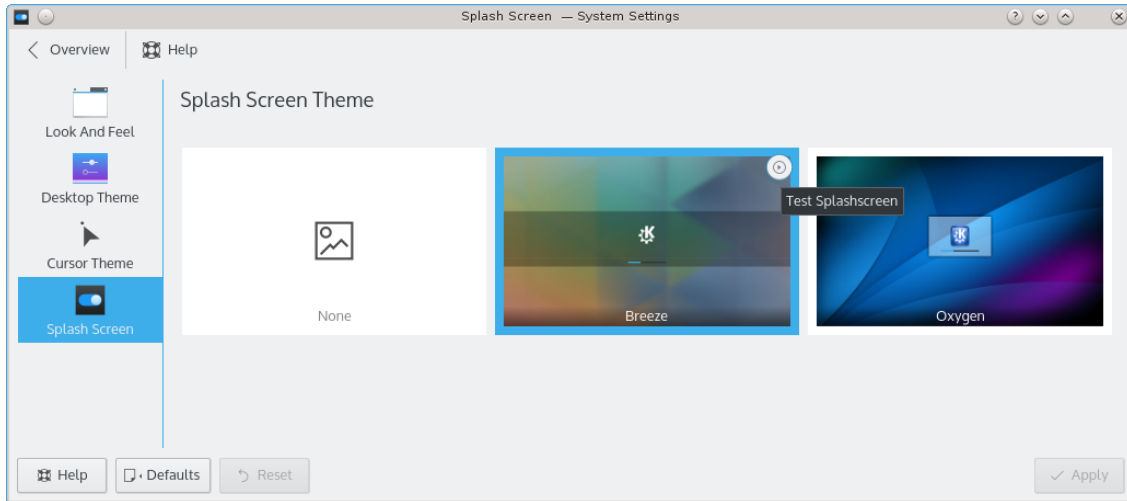

Splash Screen

Anne-Marie Mahfouf

Splash Screen

Splash Screen

Contents

Splash Screen

This module provides an interface to view and select splash screen themes.

On this page you can see previews of already installed splash screens. The preview of the current splash screen is highlighted.

Hover a preview image with the mouse cursor then the button **Test Splashscreen** appears at the top right of the image. Press this button to view the splashscreen in action.