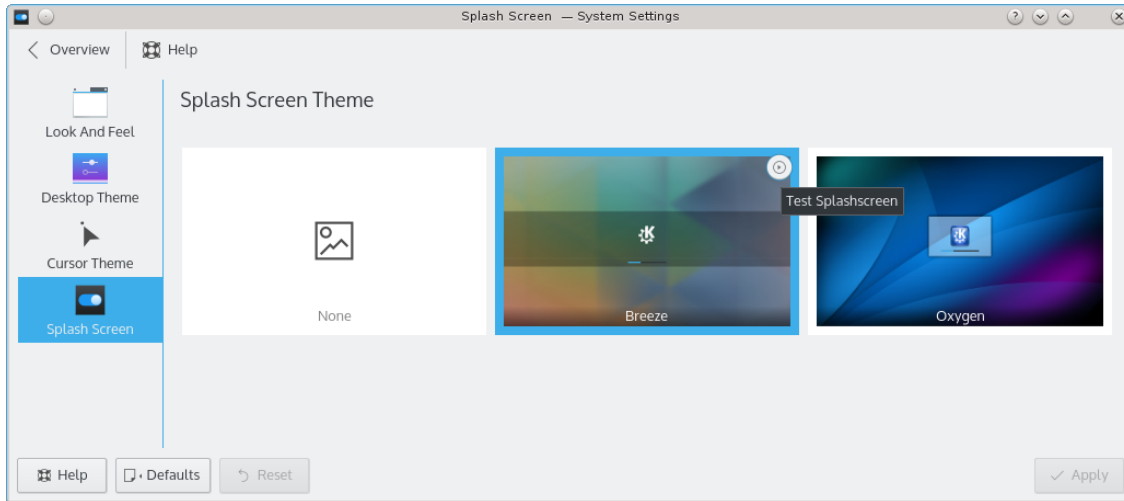

Splash Screen

Anne-Marie Mahfouf

Splash Screen

Splash Screen

Contents

Splash Screen

This module provides an interface to view and select splash screen themes.

On this page you can see previews of already installed splash screens. The preview of the current splash screen is highlighted.

Hover a preview image with the mouse cursor then the button **Test Splashscreen** appears at the top right of the image. Press this button to view the splashscreen in action.